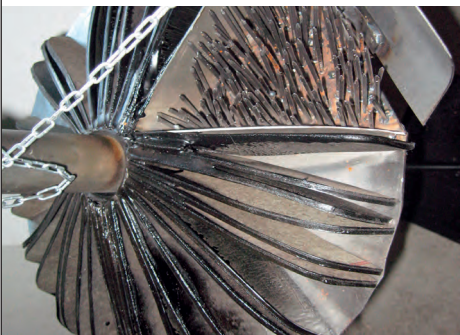

WOJDYLO MALGORZATA

1982, Krakau, Polen

Master of Fine Art Academie Krakau
Artist in Residence art-st-urban 2009 und 2010

ACHTERBERG LUKE

1980, Lexington, Kentucky, USA

Master of Fine Art University Kentucky,
Student Award Winner International Sculpture Center 2009,
Artist in Residence art-st-urban 2010